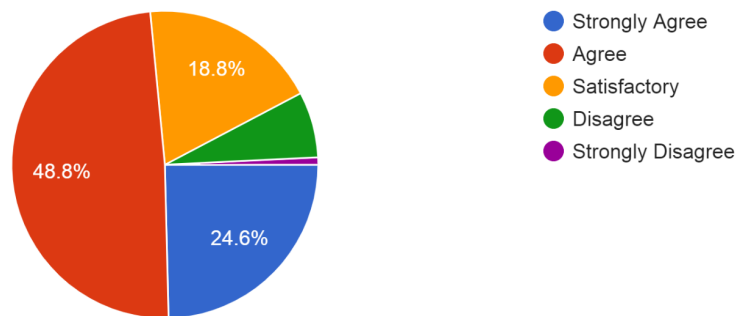

Shri P.L. Shroff College of Arts and Commerce, Chinchani

Alumni Feedback for the Year 2021-22.

1. Curriculum / course content of syllabus was updated and relevant

260 responses

2. Syllabus prescribed was well organized and structure

260 responses

3. The Curriculum prepared you to face professional challenges.

260 responses

Shri P.L. Shroff College of Arts and Commerce, Chinchani

Alumni Feedback for the Year 2021-22.

4. The Curriculum has applicability / relevance to real life situations