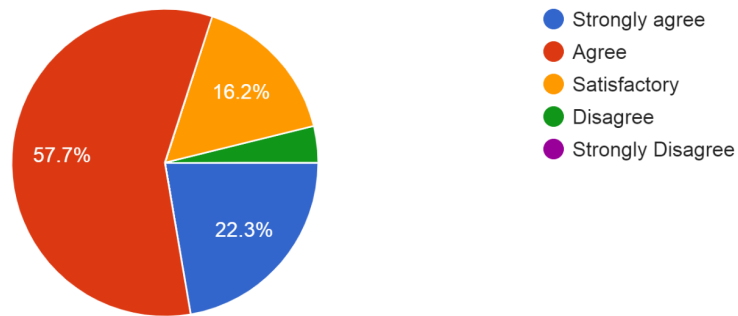

Shri P.L. Shroff College of Arts and Commerce, Chinchani

Alumni Feedback for the Year 2021-22.

1. Curriculum / course content of syllabus was updated and relevant

260 responses

2. Syllabus prescribed was well organized and structure

260 responses

3. The Curriculum prepared you to face professional challenges.

260 responses

Shri P.L. Shroff College of Arts and Commerce, Chinchani

Alumni Feedback for the Year 2021-22.

4. The Curriculum has applicability / relevance to real life situations