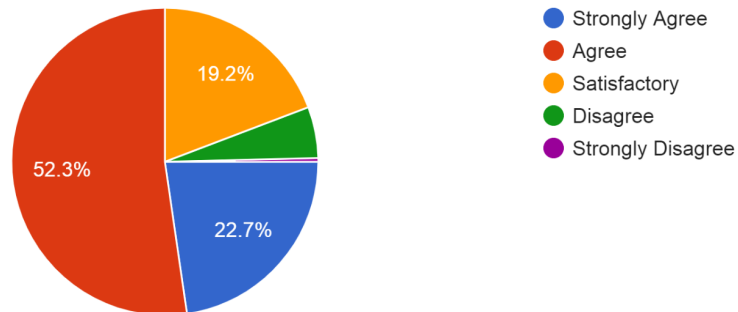

6. Overall learning environment offered during pandemic period

260 responses