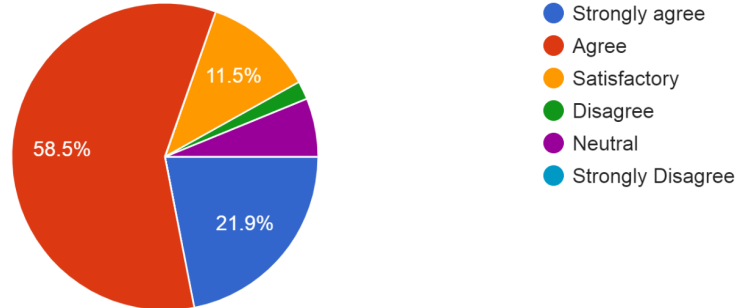

Shri P.L. Shroff College of Arts and Commerce, Chinchani

Alumni Feedback for the Year 2021-22.

1. Curriculum / course content of syllabus was updated and relevant

260 responses

2. Syllabus prescribed was well organized and structure

260 responses

3. The Curriculum prepared you to face professional challenges.

260 responses

Shri P.L. Shroff College of Arts and Commerce, Chinchani

Alumni Feedback for the Year 2021-22.

4. The Curriculum has applicability / relevance to real life situations