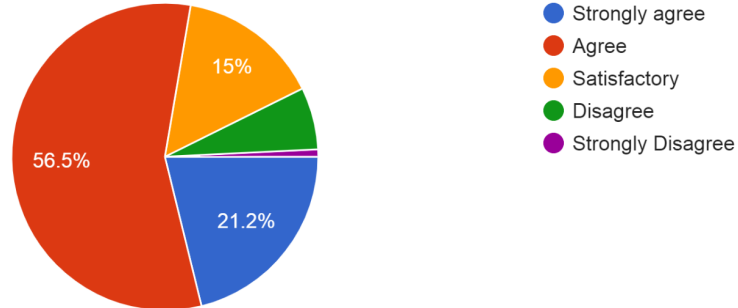

Shri P.L. Shroff College of Arts and Commerce, Chinchani

Alumni Feedback for the Year 2021-22.

4. The Curriculum has applicability / relevance to real life situations

260 responses